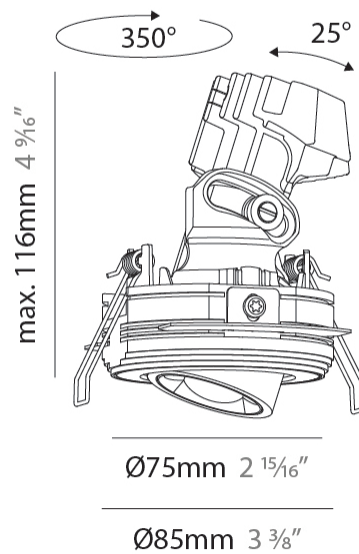

GENERAL

Series: Oiko Pro
Subseries: Oiko Pro Adjustable
Brand: Prolicht
Division: Architectural
Mounting Type: Trimless
Mounting Location: Ceiling
Subcategory: Downlight

PHYSICAL

Shape: Round
Diameter (mm): 75
Diameter (in): 2 ¹⁵/₁₆
Height (mm): 116
Height (in): 4 ⁹/₁₆
Ceiling Thickness (mm): 10 / 12.5 / 15 / 25
Ceiling Thickness (in): 3/8 or 1/2 or 9/16 or 1
Min. Recessing Depth (mm): 125
Min. Recessing Depth (in): 4 ¹⁵/₁₆
Light Distribution: Direct
Fixture Finish: SSR / BKV / CWI / CRY / HAB / UFT / ITA / RUA / FTG / MYG / LOD / PUS / FRO / FUP / KIA / POP / BLS / SPG / MEY / GOH / GUM / CHC / COM / ABZ / JAG / OBR / MOS / ROR
Fixture Material: Aluminum Die Cast
Cut-out Measurements: D. 86mm / 3 3/8"

ELECTRICAL

Lamp Type: LED (Zhaga Standard)
Input Wattage (W): 16
Total Output Wattage (W): 14.6
Dimming: Tri-Mode (Non-Dimming and Phase Dimming (120Vac only) and 0-10V Dimming)
Driver Included: No
Driver Location: Recessed Housing
Driver Type: Constant Current - Universal
Driver Class: Class 2
Input Voltage (V): 120 - 277
Constant Current (MA): 350

LED

Number of LEDs: 1
Color Temperature (°K): 2700 / 3000 / 3500 / 4000
Max. Delivered Lumen (lm): 1067 / 1150 / 1217 / 1220
Nominal Lumen (lm): 1393 / 1501 / 1589 / 1592
CRI: >90 CRI
Lamp Life (hrs): 50000

OPTICAL

Reflector°: 14
Adjustability: Rotational 350° / Tilt 25°

RATINGS AND CERTIFICATIONS

Certified By: Certified for North American Standards
IP rating: IP20