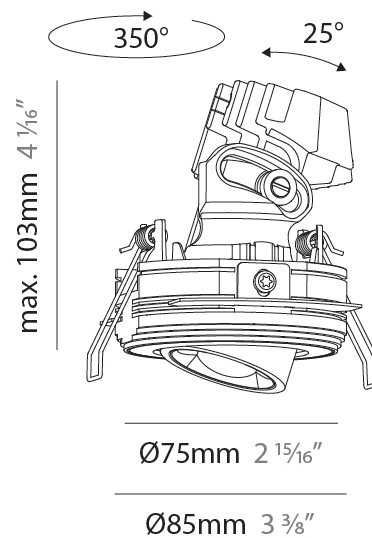

PHYSICAL

Shape: Round
Diameter (mm): 75
Diameter (in): 2 ¹⁵/₁₆
Height (mm): 103
Height (in): 4 ¹/₁₆
Ceiling Thickness (mm): 10 / 12.5 / 15 / 25
Ceiling Thickness (in): 3/8 or 1/2 or 9/16 or 1
Min. Recessing Depth (mm): 115
Min. Recessing Depth (in): 4 ¹/₂
Light Distribution: Direct
Diffuser: Lens Pack - Spread Lens / Linear Spread Lens / Honeycomb Louver
Fixture Finish: SSR / BKV / CWI / CRY / HAB / UFT / ITA / RUA / FTG / MYG / LOD / PUS / FRO / FUP / KIA / POP / BLS / SPG / MEY / GOH / GUM / CHC / COM / ABZ / JAG / OBR / MOS / ROR
Fixture Material: Aluminum Die Cast
Cut-out Measurements: D. 86mm / 3 3/8"

ELECTRICAL

Lamp Type: LED (Zhaga Standard)
Input Wattage (W): 16
Total Output Wattage (W): 14.6
Dimming: Tri-Mode (Non-Dimming and Phase Dimming (120Vac only) and 0-10V Dimming)
Driver Included: No
Driver Location: Recessed Housing
Driver Type: Constant Current - Universal
Driver Class: Class 2
Input Voltage (V): 120 - 277
Constant Current (MA): 350

LED

Number of LEDs: 1
Color Temperature (°K): 2700 / 3000 / 3500 / 4000
Max. Delivered Lumen (lm): 1375 / 1462 / 1531 / 1545
Nominal Lumen (lm): 1566 / 1665 / 1743 / 1759
CRI: >90 CRI
Lamp Life (hrs): 50000

OPTICAL

Reflector: 50
Adjustability: Rotational 350° / Tilt 25°

RATINGS AND CERTIFICATIONS

Certified By: Certified for North American Standards
IP rating: IP20